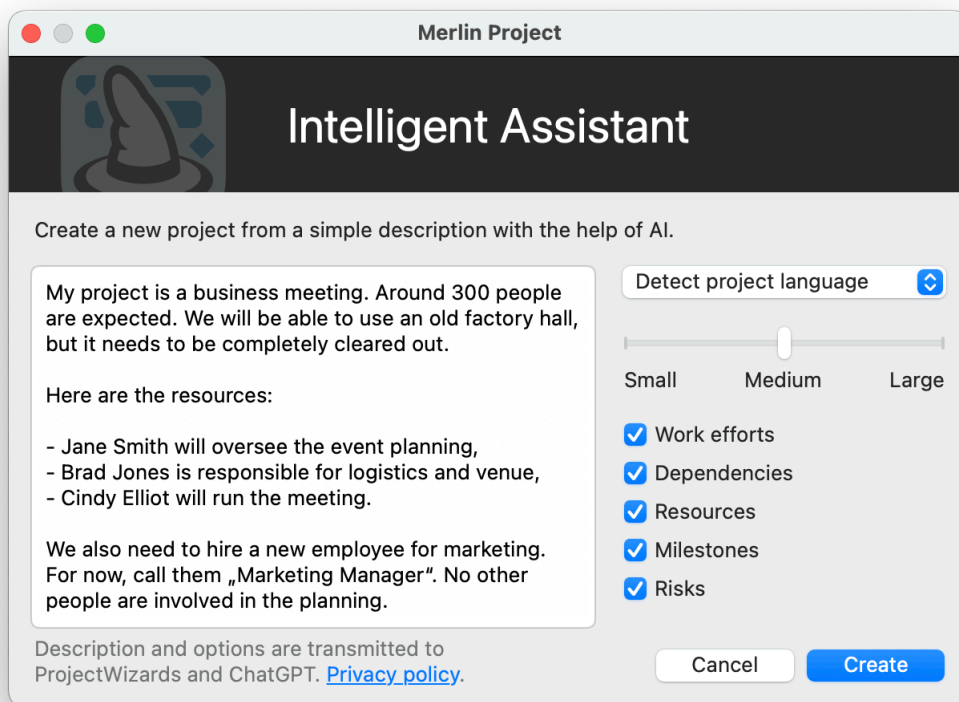

## This is Merlin Project 9

with intelligent AI-assistant and dynamic baseline

Dear fellow project manager,

For over 20 years, we've focused on one mission: helping you manage complex projects with the best planning software. Along the way, we listened, learned, and adapted to every new challenge. Today, [Merlin Project](#) stands as a tool we're genuinely proud of.

Just in time for our 20th anniversary in Early November, we are releasing Merlin Project Version 9 for macOS and iPadOS.

New in Version 9: The **intelligent assistant** that creates full project plans with the power of AI, and the **dynamic baseline** to compare today's project with an older version.

Merlin Project Version is out now. Simply update your application or download it on our [Website](#) or the [App Store](#).

**Create Your Project In Seconds** ⚡

Say goodbye to tedious manual entry and hello to a fully developed project plan in seconds! With a simple text prompt, the **intelligent assistant** will create a full project plan for you, including: